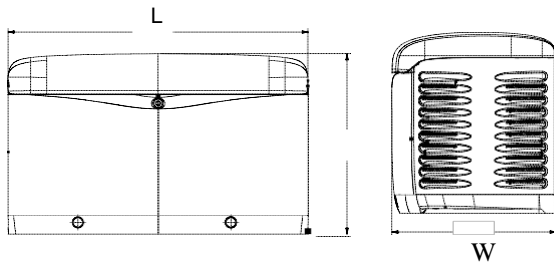

All sound levels are measured at 7 meters with no load.

\* Lowest of 8 points measured around the generator. Sound levels at other points around generator may vary depending on installation parameters.

## Generator Set Dimensions and Weights

Overall Size, L x W x H: 1216 x 665 x 733 mm  
(48 x 26.2 x 29 in.)

Shipping Weight: 191 kg (420 lb.)

NOTE: Drawings are provided for reference only and should not be used for planning installation. Contact your local distributor for more detailed information.